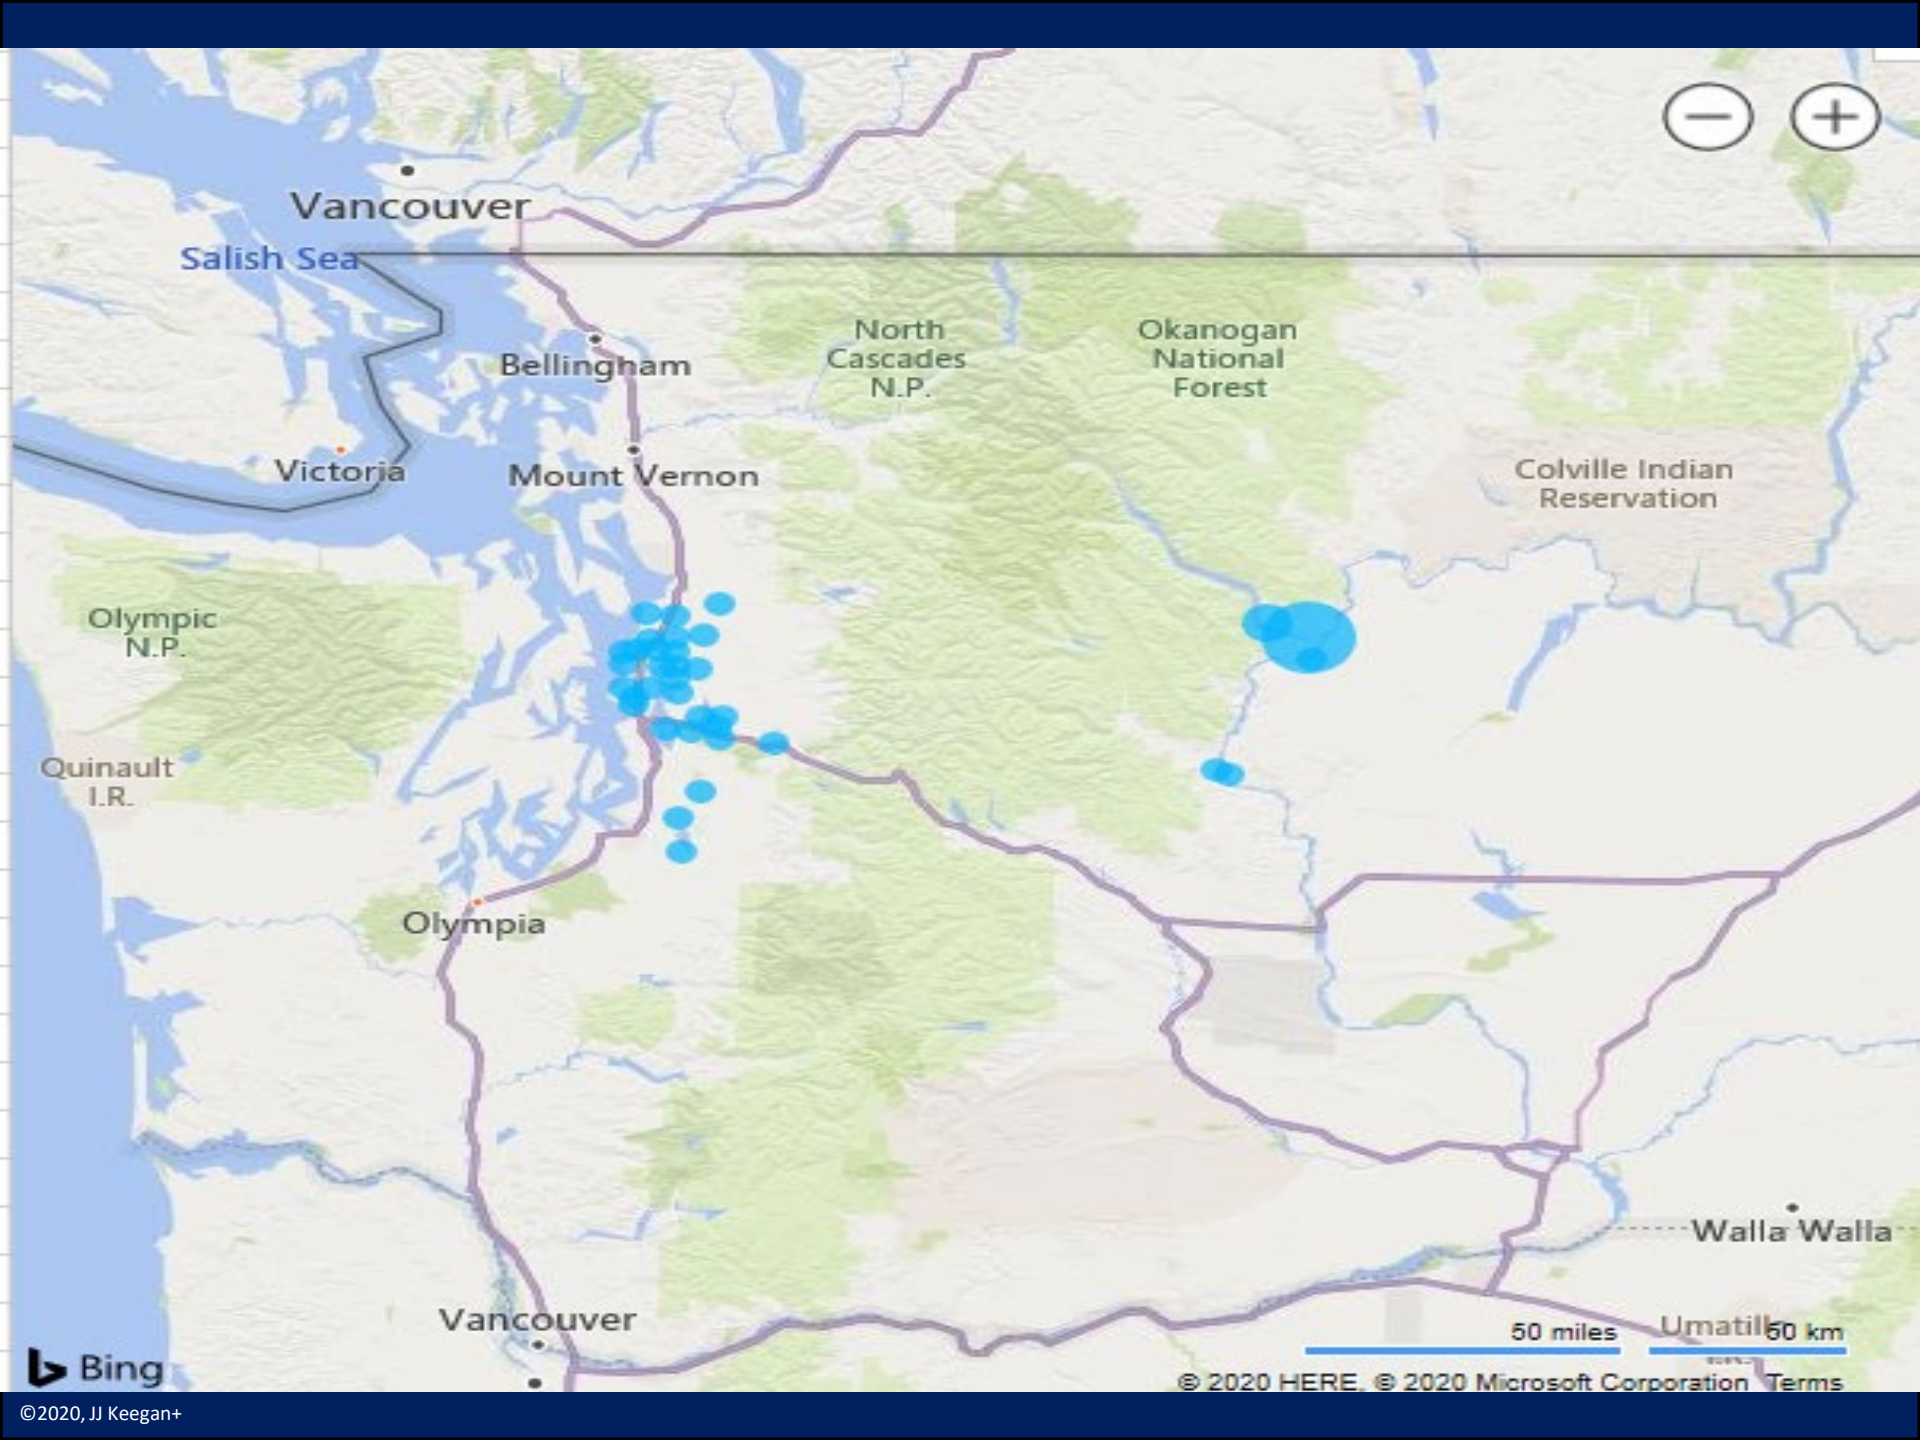

# Winning Golf Course Playbook

Vancouver

Salish Sea

Bellingham

North Cascades N.P.

Okanogan National Forest

Victoria

Mount Vernon

Colville Indian Reservation

Olympic N.P.

Quinault I.R.

Olympia

Walla Walla

Vancouver

50 miles

Umatilla 50 km